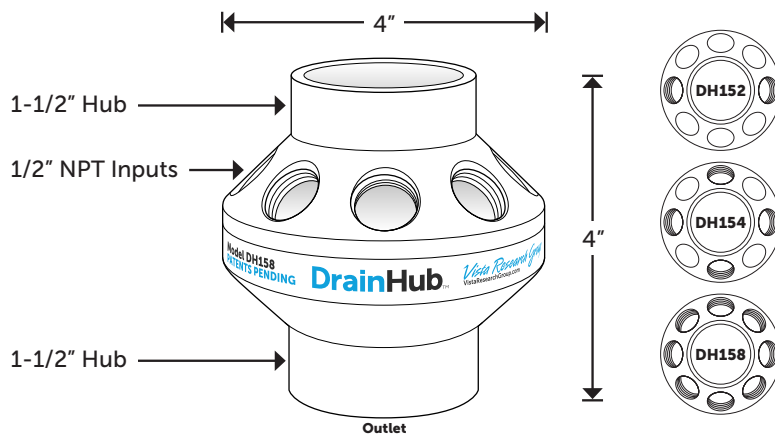

Thankfully, now there's the DrainHub multi-port drain adapter. This CSA-certified, patent-pending device accepts up to eight drain connections in one small hub—saving space, cost and time!

DrainHub is easy to install, and its 1/2" NPT threaded ports accept a variety of push-to-connect, compression, and hose barb adapter fittings (available locally or at [DrainHub.com](http://DrainHub.com)).

## Materials & Dimensions

- Schedule 40 PVC
- 1/2" NPT threaded inputs (2, 4 or 8)
- Top & bottom slip hubs accept 1-1/2" pipe
- Bottom hub O.D. glues into 2" coupling

## Method A

Installation beside the main drain line can offer maximum flexibility and can be achieved with the use of a simple drain tee adapter fitting.

## Method C

It is possible to install the DrainHub in the main drain line under a sink. However, this position can result in more audibly noticeable drainage of waste containing a significant amount of air.