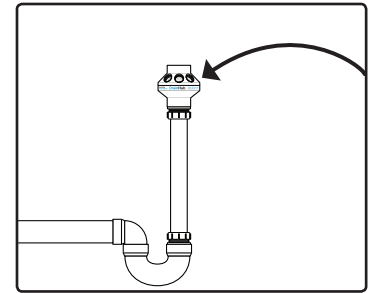

# DrainHub Positions

## Method A

Installation beside the main drain line can offer maximum flexibility and can be achieved with the use of a simple drain tee adapter fitting.

## Method B

When possible, as in cases of new construction, it can be beneficial to run parallel drain waste systems to separate waste from the sink from other appliances and devices.

## Method C

It is possible to install the DrainHub in the main drain line under a sink. However, this position can result in more audibly noticeable drainage of waste containing a significant amount of air.