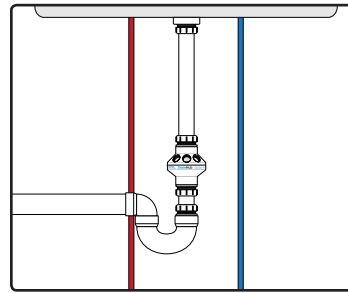

Method C

It is possible to install the DrainHub in the main drain line under a sink. However, this position can result in more audibly noticeable drainage of waste containing a significant amount of air.